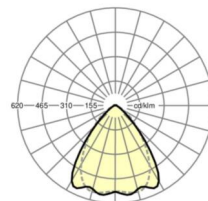

LIGHTING TECHNOLOGY

Placement	LED, Colour rendering/Light colour CRI ≥ 80 / 4000K
Colour tolerance (MacAdam)	3SDCM
Nominal luminous flux	9849lm
Nominal luminous flux-emergency lighting mode	939lm
LED service life	70000h L80/B10 (Tq 35°C), 100000h L80/B50 (Tq 30°C)
Luminaire luminous efficiency	190lm/W
Beam angle	80° (C0) / 75° (C90)
UGR lat./long.	19.7 / 20.4

MECHANICS

Housing colour	traffic white RAL 9016
Dimensions (LxWxH/DxH)	2299mm x 55mm x 37mm
Weight (net)	2.45kg
Type of installation	Mounting rail system installation, Light structure

DEEP-LINK

<https://www.regiolux.de/en/article/19530027340>

Reference	LED 10000lm 840
ηLB	100 %
Φ ↓/↑	98 % / 2 %
UGR lat./long.	19.7 / 20.4

Dimensions

L	2299 mm	Length
B	55 mm	Width
H	37 mm	Height
